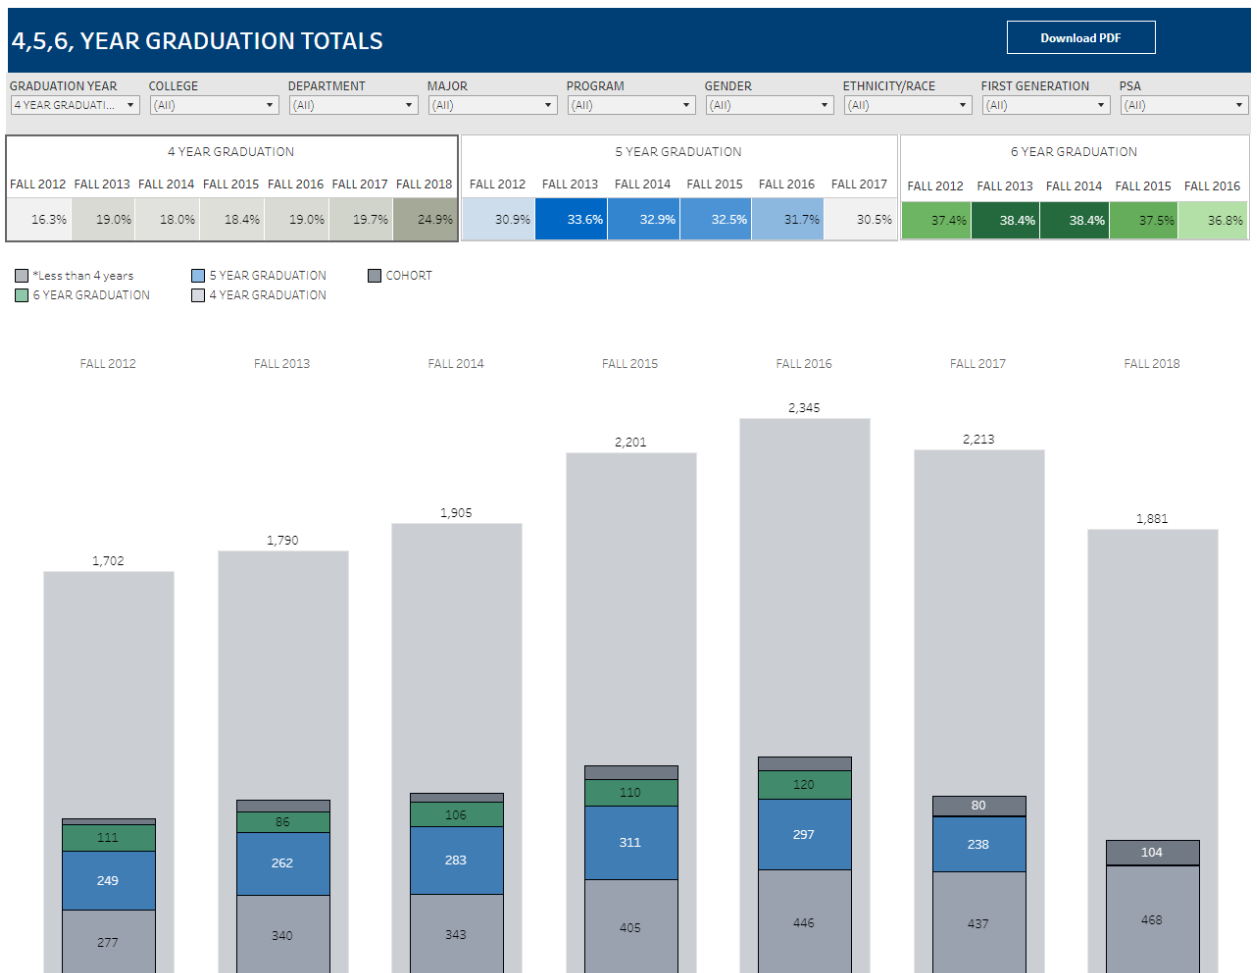

Department-Level Assessment Report Data Guide
4-year Graduation Rates

4-year Graduation Rates

- Once you have successfully navigated to the dashboard, select the Graduation tab near the top of the page.

- This will present University graduation rate data, as shown below.

Department-Level Assessment Report Data Guide

4-year Graduation Rates

6 The 4-year graduation rate data can be found under the 4-Year Graduation section of the dashboard.