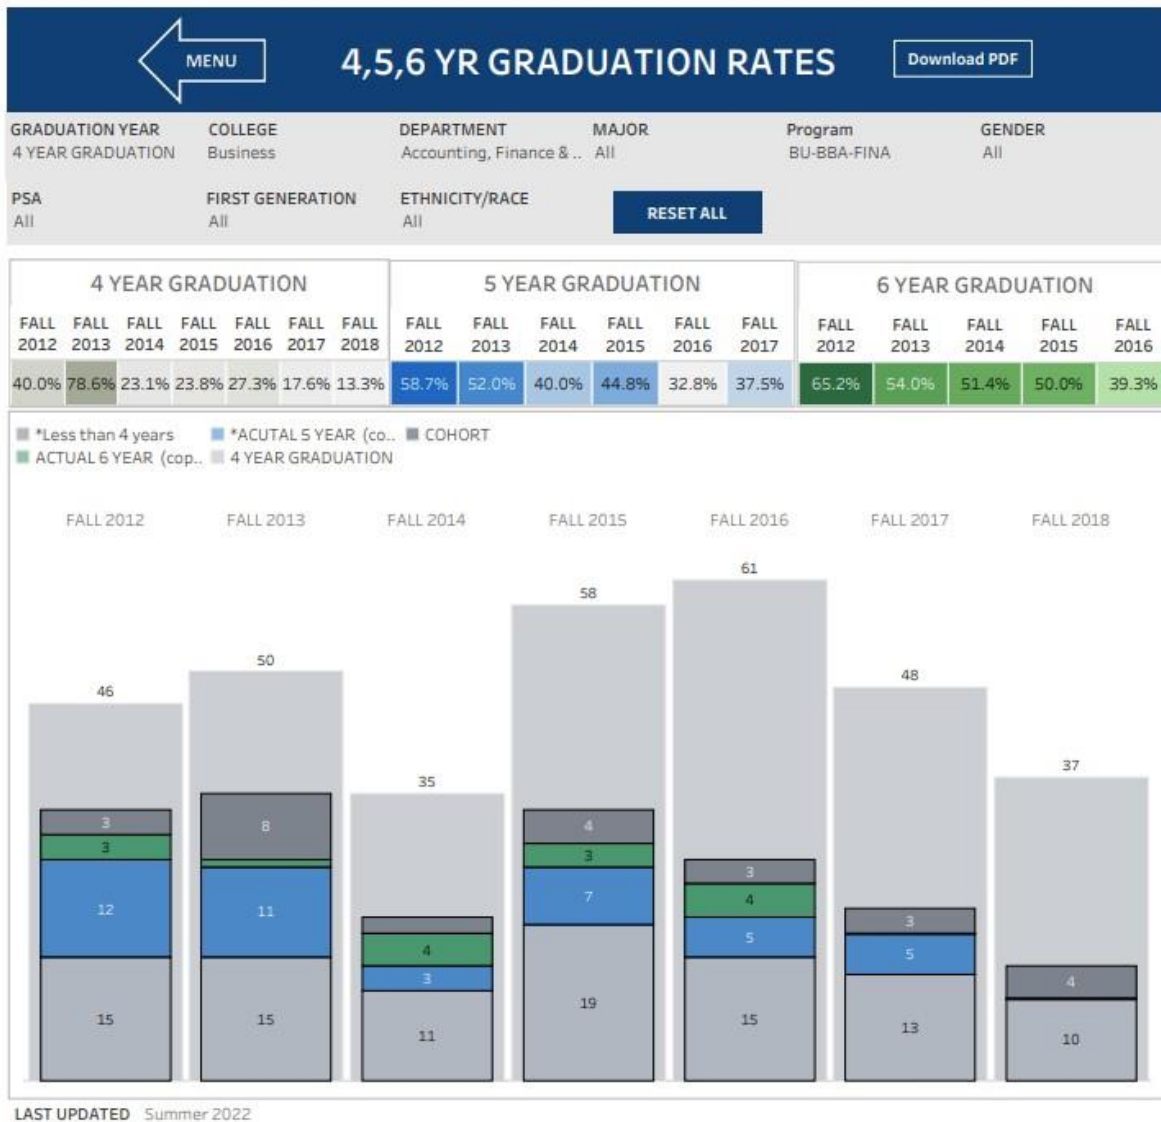

Department-Level Assessment Report Data Guide
6-year Graduation Rates

6-year Graduation Rates

- Once you have successfully navigated to the dashboard, select the Graduation tab near the top of the page.

- This will present graduation rate data, as shown below.

Department-Level Assessment Report Data Guide

6-year Graduation Rates

- Go to the Graduation Year Filter and Select “6 YEAR GRADUATION”

Department-Level Assessment Report Data Guide

6-year Graduation Rates

- From the College drop-down, select the college that houses the program you are accessing data for.

4,5,6, YEAR GRADUATION TOTALS Download PDF

GRADUATION YEAR	COLLEGE	DEPARTMENT	MAJOR	PROGRAM	GENDER	ETHNICITY/RACE	FIRST GENERATION	PSA		
4 YEAR GRADUATI...	(All)	(All)	(All)	(All)	(All)	(All)	(All)	(All)		
		5 YEAR GRADUATION			6 YEAR GRADUATION					
FALL 2012	FALL 2013	FALL 2014	FALL 2015	FALL 2016	FALL 2017	FALL 2012	FALL 2013	FALL 2014	FALL 2015	FALL 2016
16.3%	19.0%	24.9%	30.9%	33.6%	32.9%	37.4%	38.4%	38.4%	37.5%	36.8%