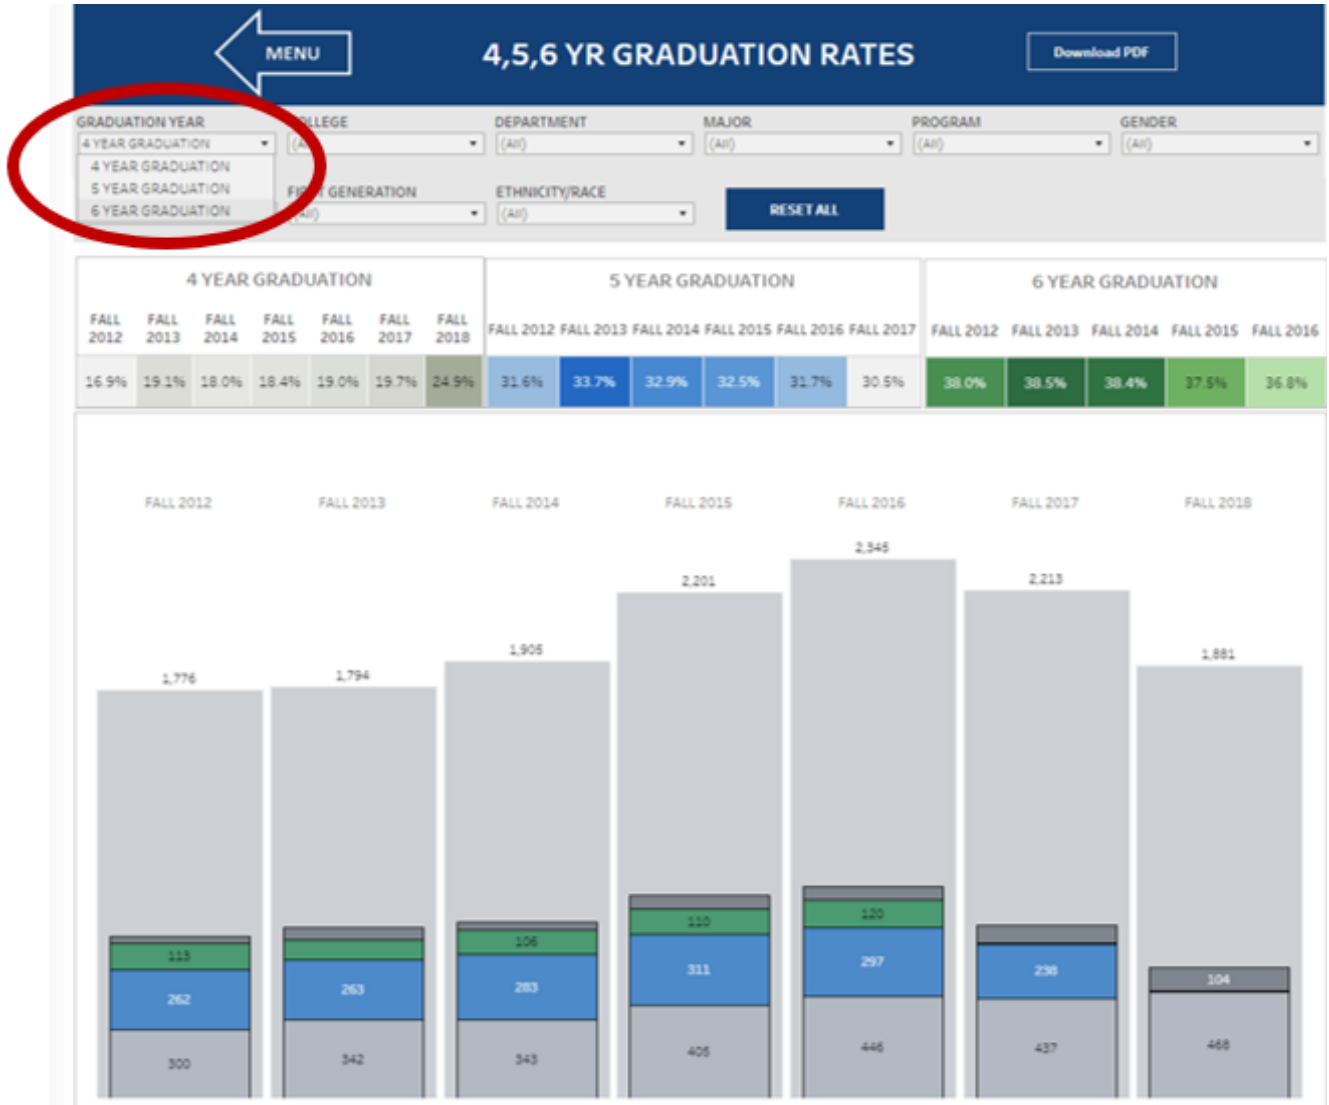

Department-Level Assessment Report Data Guide
6-year Graduation Rates

6-year Graduation Rates

- Once you have successfully navigated to the dashboard, select the Graduation tab near the top of the page.

- This will present graduation rate data, as shown below.

Department-Level Assessment Report Data Guide

6-year Graduation Rates

- Go to the Graduation Year Filter and Select “6 YEAR GRADUATION”

Department-Level Assessment Report Data Guide