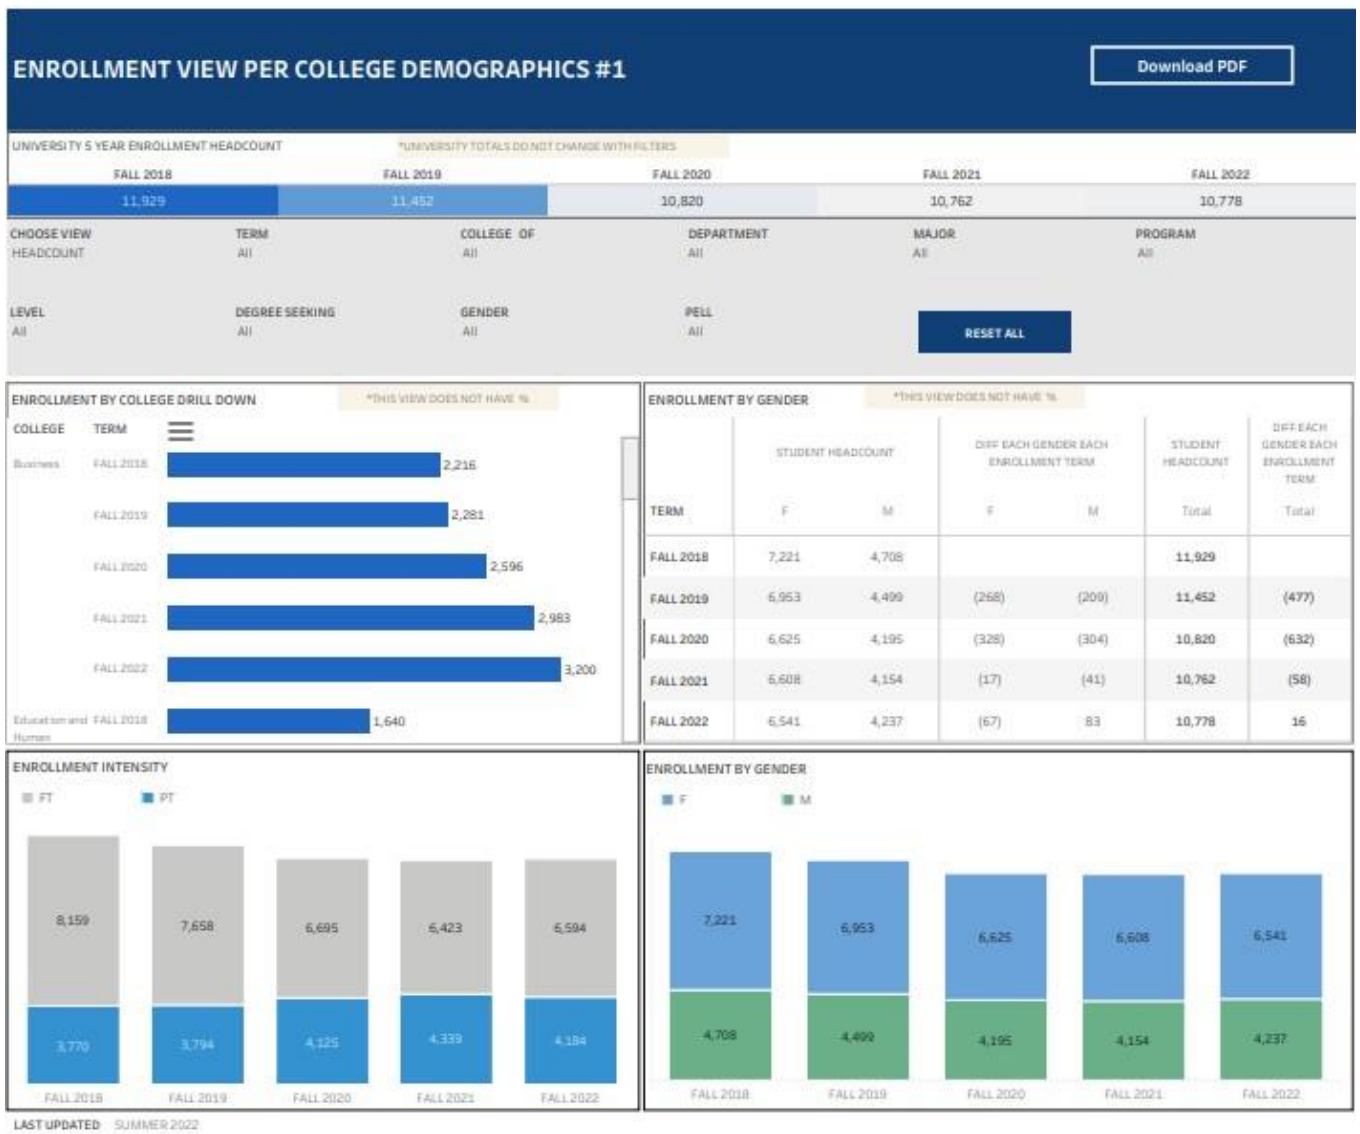

## Headcount Majors – Enrollment Intensity

- Once you have successfully navigated to the dashboard, select the Enrollment Per College Demographics #1 tab near the top of the page.

- This will present Enrollment Per College Demographics data, as shown below.

## Headcount Majors – Enrollment Intensity

3 From the College drop-down, select the college that houses the program you are accessing data for.

**ENROLLMENT VIEW PER COLLEGE DEMOGRAPHICS #1** Download PDF